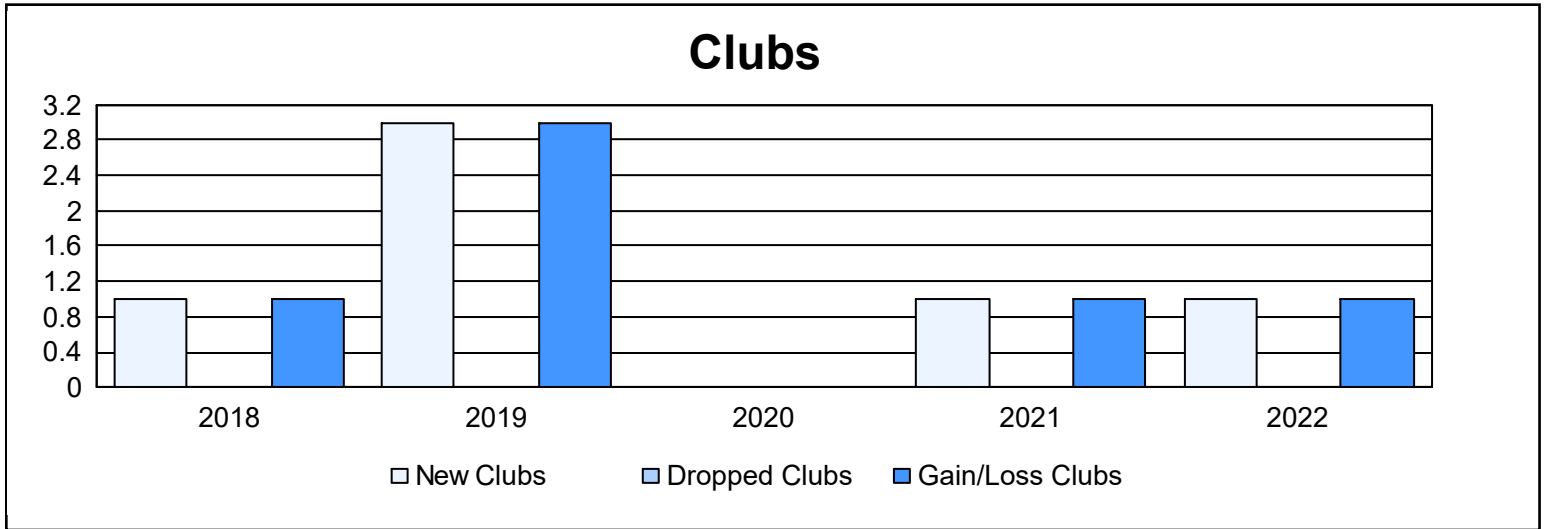

Year	New Clubs	Dropped Clubs	Gain/ Loss Clubs	New Members	Charter Members	Reinstate Members	Transfer Members	Total Member Added	Total Members Dropped	Gain/ Loss Members
2017-2018	1	0	1	37	20	0	0	57	63	-6
2018-2019	3	0	3	32	63	0	0	95	32	63
2019-2020	0	0	0	38	0	0	0	38	47	-9
2020-2021	1	0	1	51	20	1	0	72	33	39
2021-2022	1	0	1	43	20	0	0	63	54	9
<b>Average</b>	<b>1</b>	<b>0</b>	<b>1</b>	<b>40</b>	<b>25</b>	<b>0</b>	<b>0</b>	<b>65</b>	<b>46</b>	<b>19</b>

### Membership Composition June 2022 Cumulative