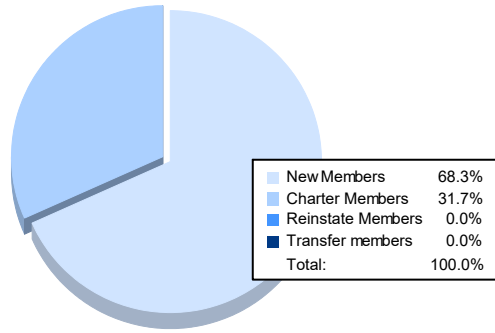

Year	New Clubs	Dropped Clubs	Gain/ Loss Clubs	New Members	Charter Members	Reinstate Members	Transfer Members	Total Member Added	Total Members Dropped	Gain/ Loss Members
2017-2018	1	0	1	37	20	0	0	57	63	-6
2018-2019	3	0	3	32	63	0	0	95	32	63
2019-2020	0	0	0	38	0	0	0	38	47	-9
2020-2021	1	0	1	51	20	1	0	72	33	39
2021-2022	1	0	1	43	20	0	0	63	54	9
<b>Average</b>	<b>1</b>	<b>0</b>	<b>1</b>	<b>40</b>	<b>25</b>	<b>0</b>	<b>0</b>	<b>65</b>	<b>46</b>	<b>19</b>

### Membership Composition June 2022 Cumulative