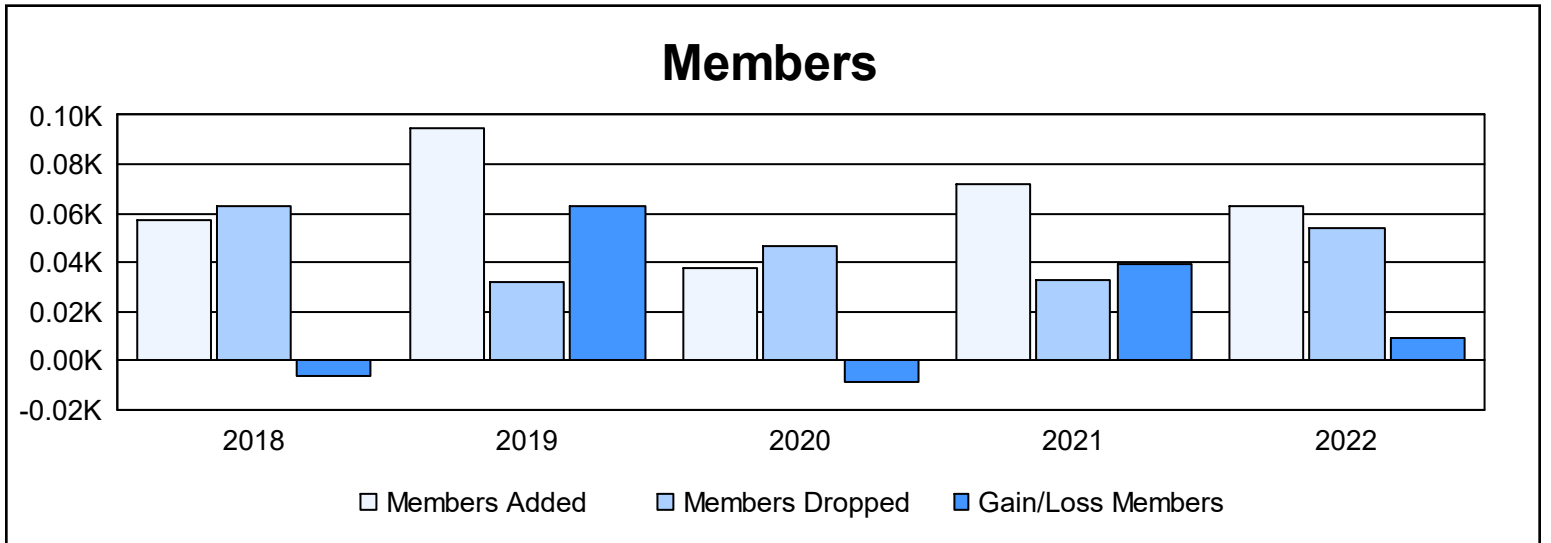

Year	New Clubs	Dropped Clubs	Gain/ Loss Clubs	New Members	Charter Members	Reinstate Members	Transfer Members	Total Member Added	Total Members Dropped	Gain/ Loss Members
2017-2018	1	0	1	37	20	0	0	57	63	-6
2018-2019	3	0	3	32	63	0	0	95	32	63
2019-2020	0	0	0	38	0	0	0	38	47	-9
2020-2021	1	0	1	51	20	1	0	72	33	39
2021-2022	1	0	1	43	20	0	0	63	54	9
<b>Average</b>	<b>1</b>	<b>0</b>	<b>1</b>	<b>40</b>	<b>25</b>	<b>0</b>	<b>0</b>	<b>65</b>	<b>46</b>	<b>19</b>

### Membership Composition June 2022 Cumulative